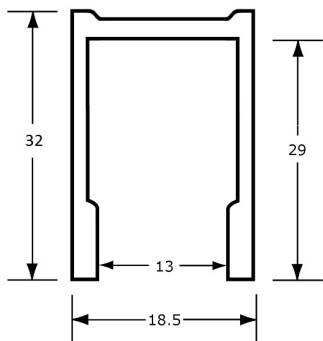

Code: ML725SS_MK2

**Framed Mirror Stainless Steel -
450mmW x 1000mmH**

Code: ML771_5

Utility Shelf

300mmW x 105mmH x 127mmD

Code: ML950_12

WACH13 Profile

**13mm Channel/Partition
1800mm Lengths**

Code: WACH13_18

**L Bend Modular Shower Curtain
Track System**

Code: SCT_MOD1600x1600MM

**Polyester Taffeta Shower Curtain
3000mm x 1800mm**

Code: SC_WNT3018

1300 METLAM

orders@metlam.com.au

PRODUCTS AVAILABLE IN OUR MET-COLLECT ESSENTIALS PACKAGE