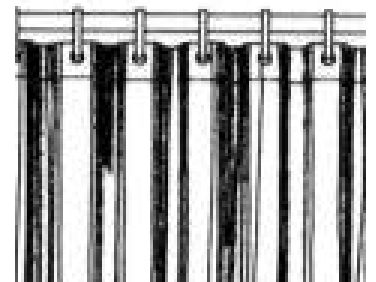

**Polyester Taffeta Shower Curtain
3000mm x 1800mm**

Code: SC_WNT3018

1300 METLAM

orders@metlam.com.au